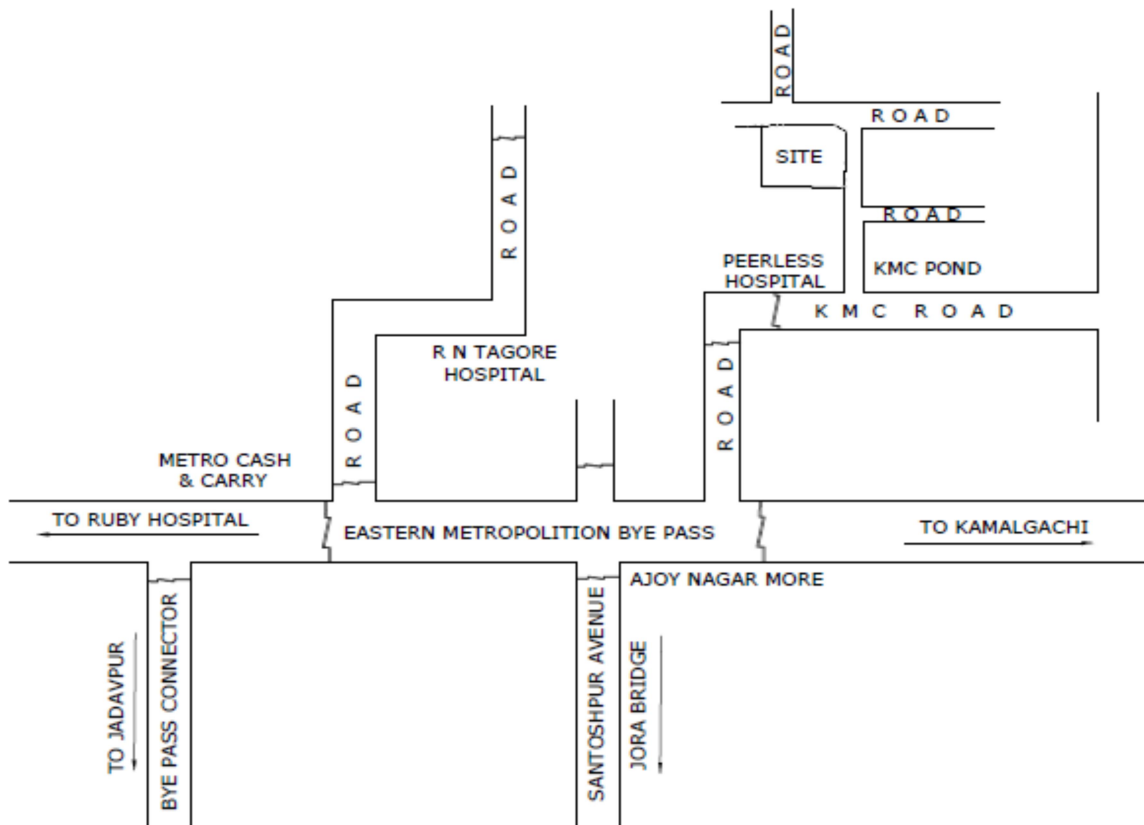

Ref.

Date

LOCATION MAP : KEY PLAN WITH LATITUDE AND LONGITUDE OF THE PROJECT "18, CHAK GARIA" at 18, Chak Garia , PO – Baghajatin Park, PS – Panchayasar, Kolkata – 700094, under Ward No. 109 of Borough – XII of KMC, WB, India:

Latitude: 22.483972936323678, Longitude: 88.40044278208468

LOCATION PLAN
SCALE - 1:4000

M/s. DAS CONSTRUCTION
Balcel Das,
Proprietor